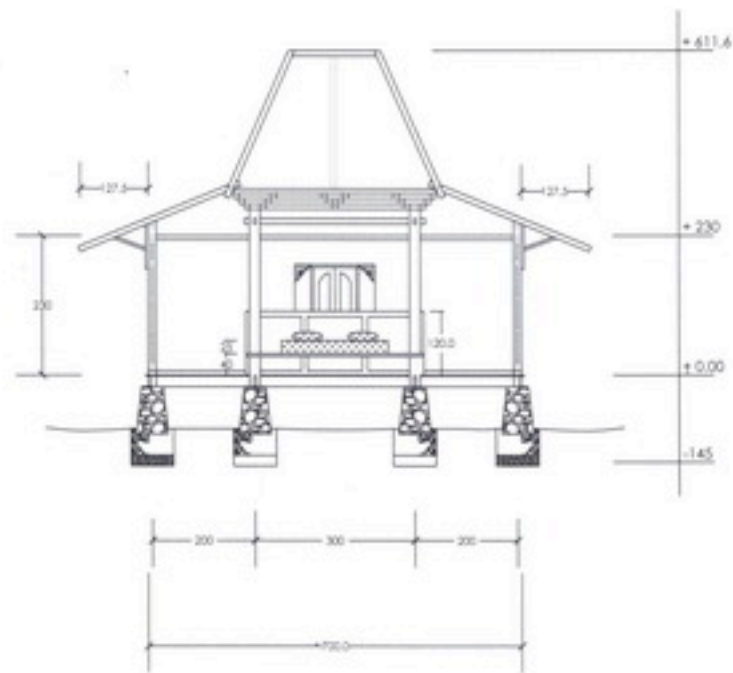

The Joglo's which is original from villagers, applies wood solid wall and recycled wood. While this building applies a brick wall on certain part and woodcarving ornaments.

The joglo building lays in settled condition of proportional form, construction systems of stable wood and depth space can be applied kind of function.

In the other condition, the Joglo can be collaboration with others, like minimalist house or contemporary. When this building has been collaboration, this is remain to be well established at its form typical and increasingly give positive energy at overall of the building.

Side & Front View

Floorplan & Bathroom

Section A & B

Design Layout

Design Layout