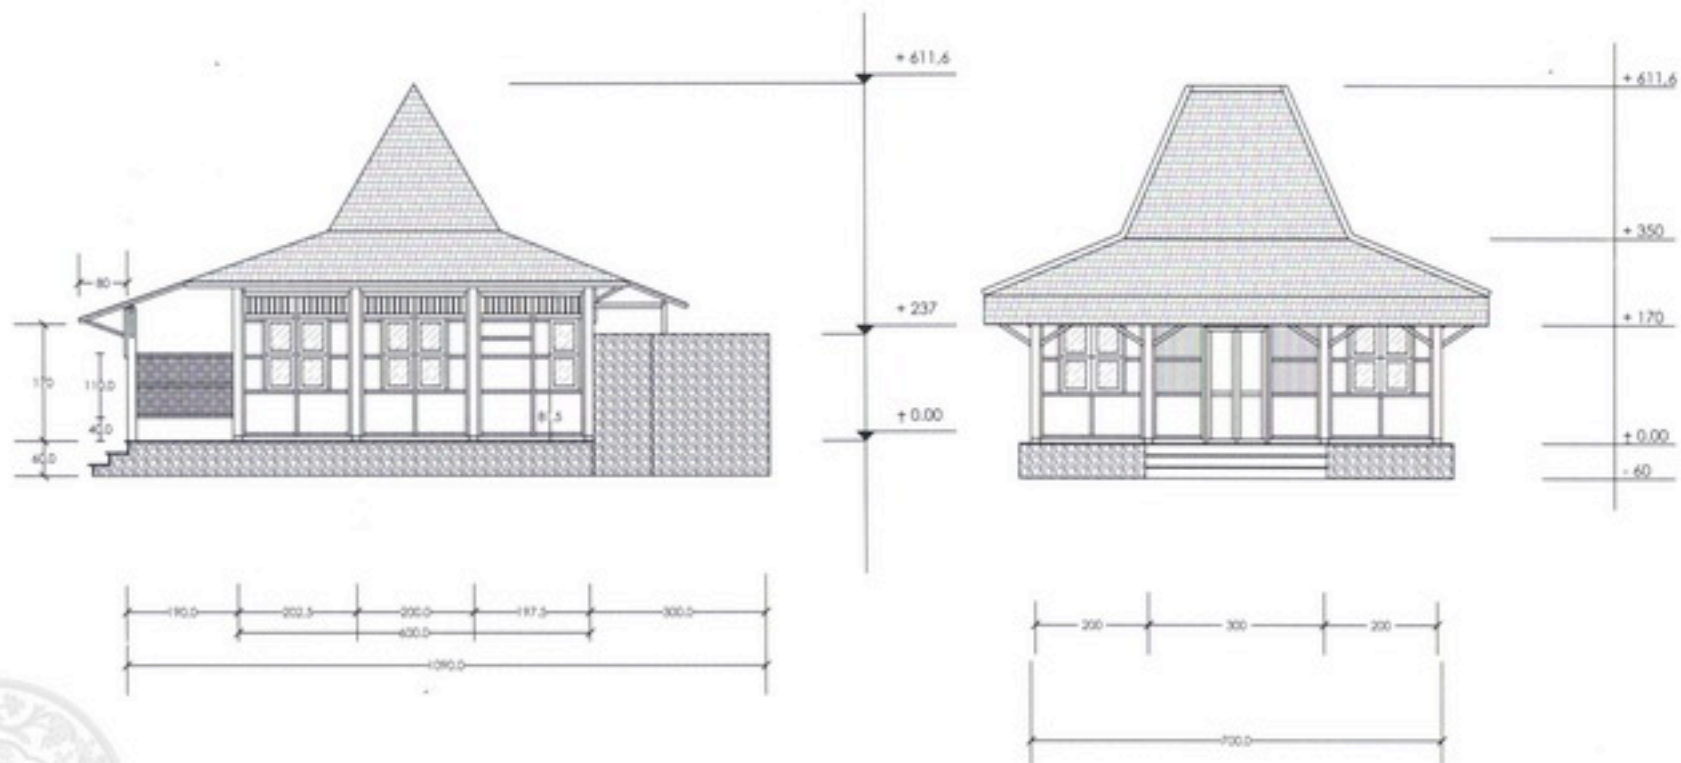

DUNIA
Wooden house

*“ What a better way
to welcome Unique as you want to be”*

A traditional **Joglo House** is javanese architecture.

It has four main big pillars in the center and high rounded ceiling with ornaments contains javanese phylosophycal teachings. Philosophycally's means: welfare, happines, peace and eternity.

The Joglo's which is original from villagers, applies wood solid wall and recycled wood. While this building applies a brick wall on certain part and woodcarving ornaments.

The joglo building lays in settled condition of proportional form, construction systems of stable wood and depth space can be applied kind of function.

In the other condition, the Joglo can be collaboration with others, like minimalist house or contemporary. When this building has been collaboration, this is remain to be well established at its form typical and increasingly give positive energy at overall of the building.

Side & Front View

Floorplan & Bathroom

Section A & B

Design Layout

Design Layout